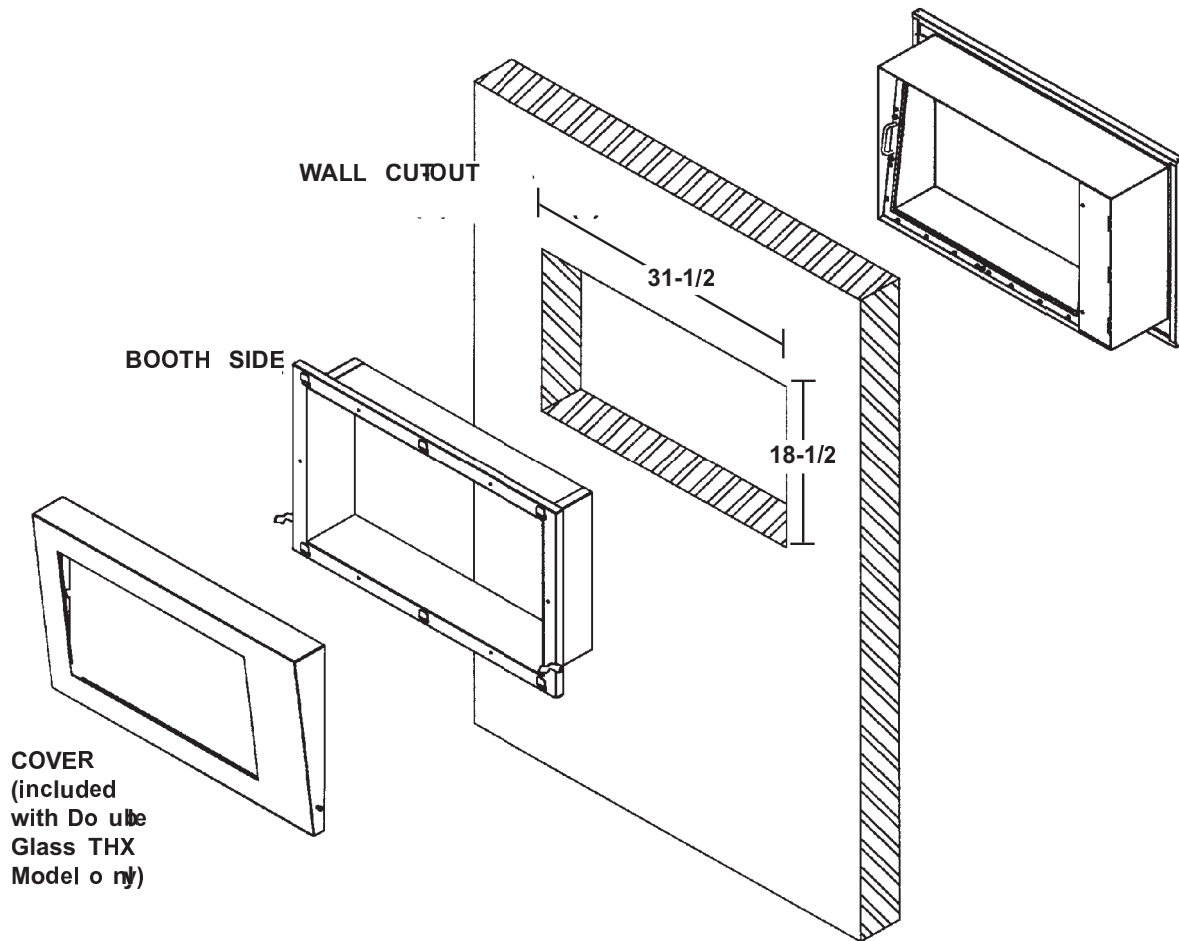

Standard Single Glass Model POHO1526
1 sheet 1/4" Starphire white water glass

General Features:

- Convenient, isolated wireway provides auditorium access for assistive listening cables
- Auditorium side of frame predrilled for mounting infrared emitter for easy installation with optional mounting bracket
- Optional extender sleeve for up to 18" walls
- Rubber gaskets between all metal and glass contact surfaces

Projection Booth View Without Cover

AUDITORIUM SIDE

Overall Dimensions: 34-1/4" w x 21-1/4" h
Thru Glass Dimension: 24-3/8" w x 15" h
Telescoping Range of Sleeve:
Minimum: 5" Maximum: 10 1/2"

THX is a registered mark of Lucasfilm Ltd.
Starphire is a registered mark of PPG Industries